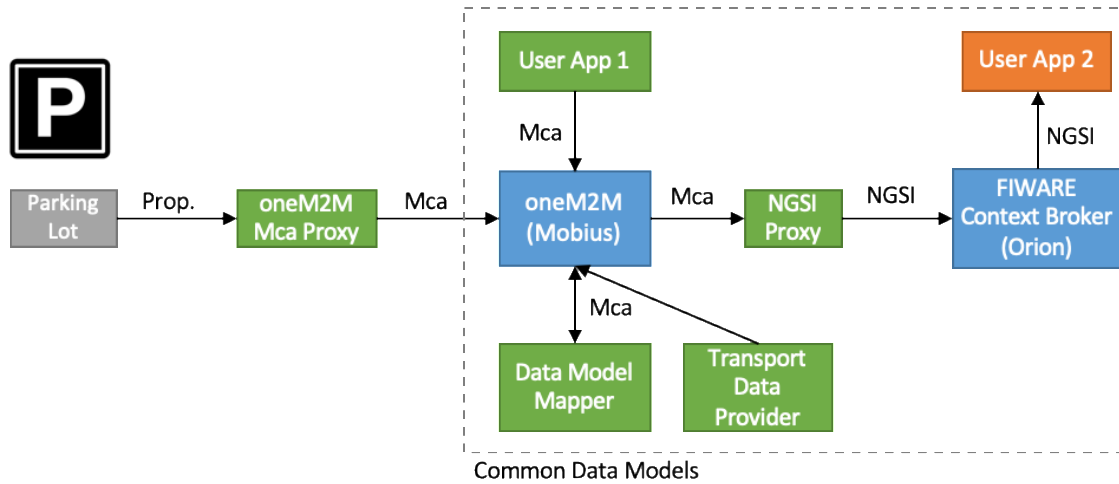

IoT Week 2019, Aarhus

Korean SynchroniCity Consortium and Seongnam City

2019.06.19

ULIKE

Danny Jung

SynchroniCity Korean Consortium

- Tech provider KETI, service provider ULIKE and city as SNIP ('18.11 ~ '20.10, 3 yrs)
- Deploy SynchroniCity framework in Korea, while
 - ▶ extending it with oneM2M international IoT standard (i.e. ITU-T Y.4500),
 - ▶ adopting main components on top of oneM2M platform,
 - ▶ and, of course, proving it with smart city services

Architecture for KOR Consortium

What We Did in the 1st year

oneM2M to SynchroniCity interworking and common data models

- Commuter parking service application deployed for Yatap area
 - demonstrated at ETSI IoT Week 2018,
 - hold a meetup inviting SMEs and research institutes

Main objectives for the 2nd year

A user-perspective KPI to show how our system and app really helps citizens

- **User gets availability per parking spot, we measure time spent for parking**
 - ▶ get data from the first deployment in Yatap area
 - ▶ preparing a new testbed in KETI HQ for different data sets (e.g. real-time congestion)

Show availability of parking lots nearby or per My Route

Geofencing or Beacons triggers to show preferred parking lot info

Show the first level (B2) parking status per parking spots
* off street parking lot is located in a building