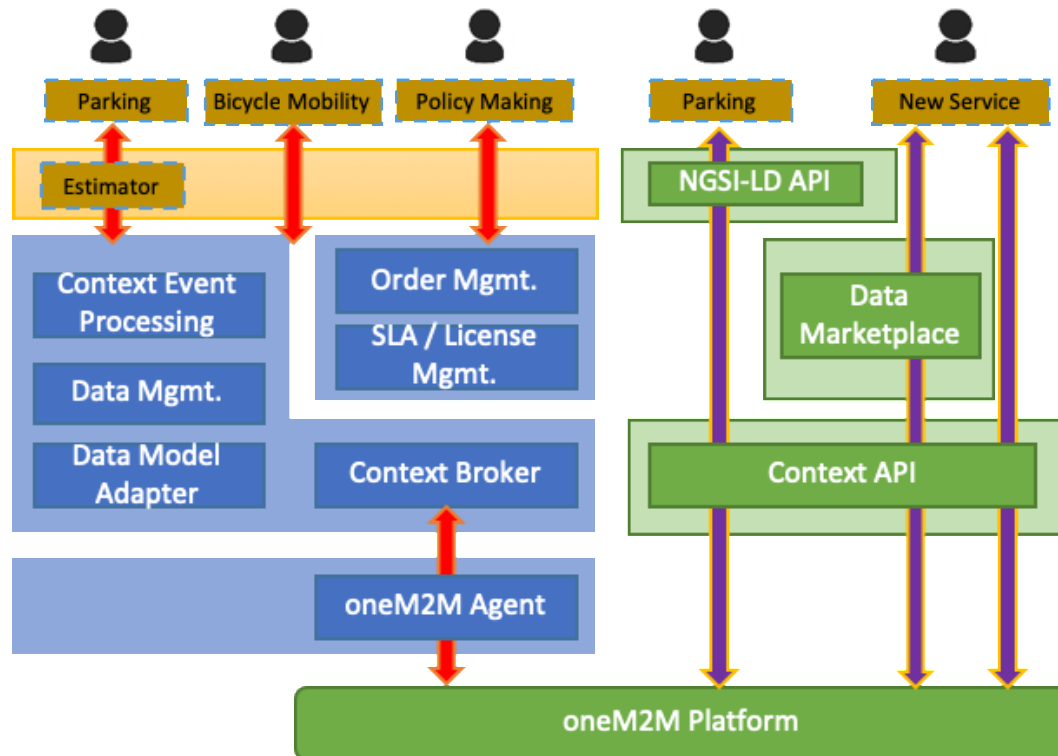

IoT Week 2019, Aarhus

Korean SynchroniCity Consortium and Seongnam City

2019.06.19

ULIKE

Danny Jung

SynchroniCity Korean Consortium

- Tech provider KETI, service provider ULIKE and city as SNIP ('18.11 ~ '20.10, 3 yrs)
- Deploy SynchroniCity framework in Korea, while
 - ▶ extending it with oneM2M international IoT standard (i.e. ITU-T Y.4500),
 - ▶ adopting main components on top of oneM2M platform,
 - ▶ and, of course, proving it with smart city services

Architecture for KOR Consortium

What We Did in the 1st year

oneM2M to SynchroniCity interworking and common data models

- Commuter parking service application deployed for Yatap area
 - demonstrated at ETSI IoT Week 2018,
 - hold a meetup inviting SMEs and research institutes

Main objectives for the 2nd year

A user-perspective KPI to show how our system and app really helps citizens

- **User gets availability per parking spot, we measure time spent for parking**
 - ▶ get data from the first deployment in Yatap area
 - ▶ preparing a new testbed in KETI HQ for different data sets (e.g. real-time congestion)

Show availability of parking lots nearby or per My Route

Geofencing or Beacons triggers to show preferred parking lot info

Show the first level (B2) parking status per parking spots
* off street parking lot is located in a building