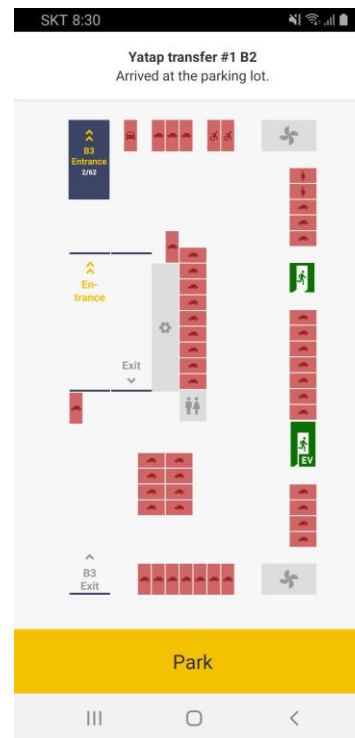

Show availability of parking lots nearby or per My Route

Geofencing or Beacons triggers to show preferred parking lot info

Show the first level (B2) parking status per parking spots
* off street parking lot is located in a building

Show B3 level parking status when the user requests

Main objectives for the 2nd year

Data marketplace on top of oneM2M platform

Total	Total	Total	10
 <p>Yatap Station Subway You can check the subway information for Yatap Station Bundang Line.</p> <p>v 1.0.0 2019.06.14</p> <p>👁 13 Free</p>	 <p>Yatap Station Bus Station You can check the information of the bus stop at Yatap Station.</p> <p>v 1.0.0 2019.06.14</p> <p>👁 4 Free</p>	 <p>Seongnam Intercity Bus You can find out about intercity buses departing from Seongnam Bus Terminal.</p> <p>v 1.0.0 2019.06.14</p> <p>👁 5 Free</p>	 <p>Yatap Station City Bus You can check the information of the city bus that passes through Yatap Station.</p> <p>v 1.0.0 2019.06.14</p> <p>👁 0 Free</p>