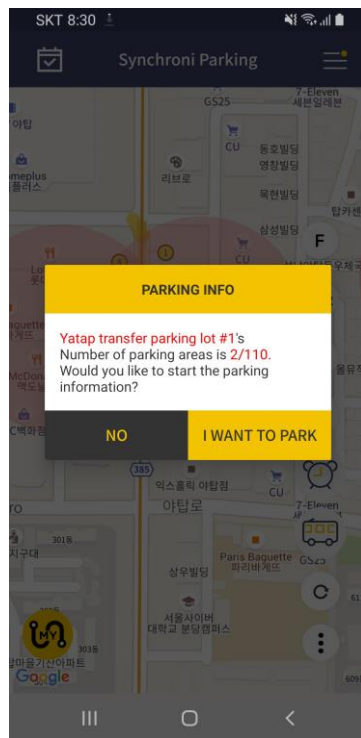

Architecture for KOR Consortium

What We Did in the 1st year

oneM2M to SynchroniCity interworking and common data models

- Commuter parking service application deployed for Yatap area
 - demonstrated at ETSI IoT Week 2018,
 - hold a meetup inviting SMEs and research institutes

Main objectives for the 2nd year

A user-perspective KPI to show how our system and app really helps citizens

- **User gets availability per parking spot, we measure time spent for parking**
 - ▶ get data from the first deployment in Yatap area
 - ▶ preparing a new testbed in KETI HQ for different data sets (e.g. real-time congestion)

Show availability of parking lots nearby or per My Route

Geofencing or Beacons triggers to show preferred parking lot info

Show the first level (B2) parking status per parking spots
* off street parking lot is located in a building