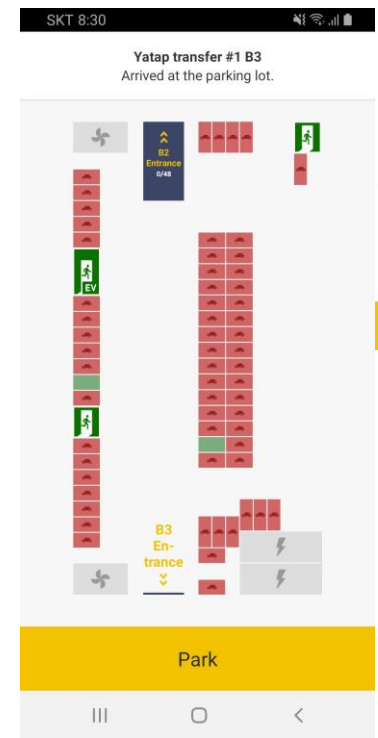

Show availability of parking lots nearby or per My Route

Geofencing or Beacons triggers to show preferred parking lot info

Show the first level (B2) parking status per parking spots
* off street parking lot is located in a building