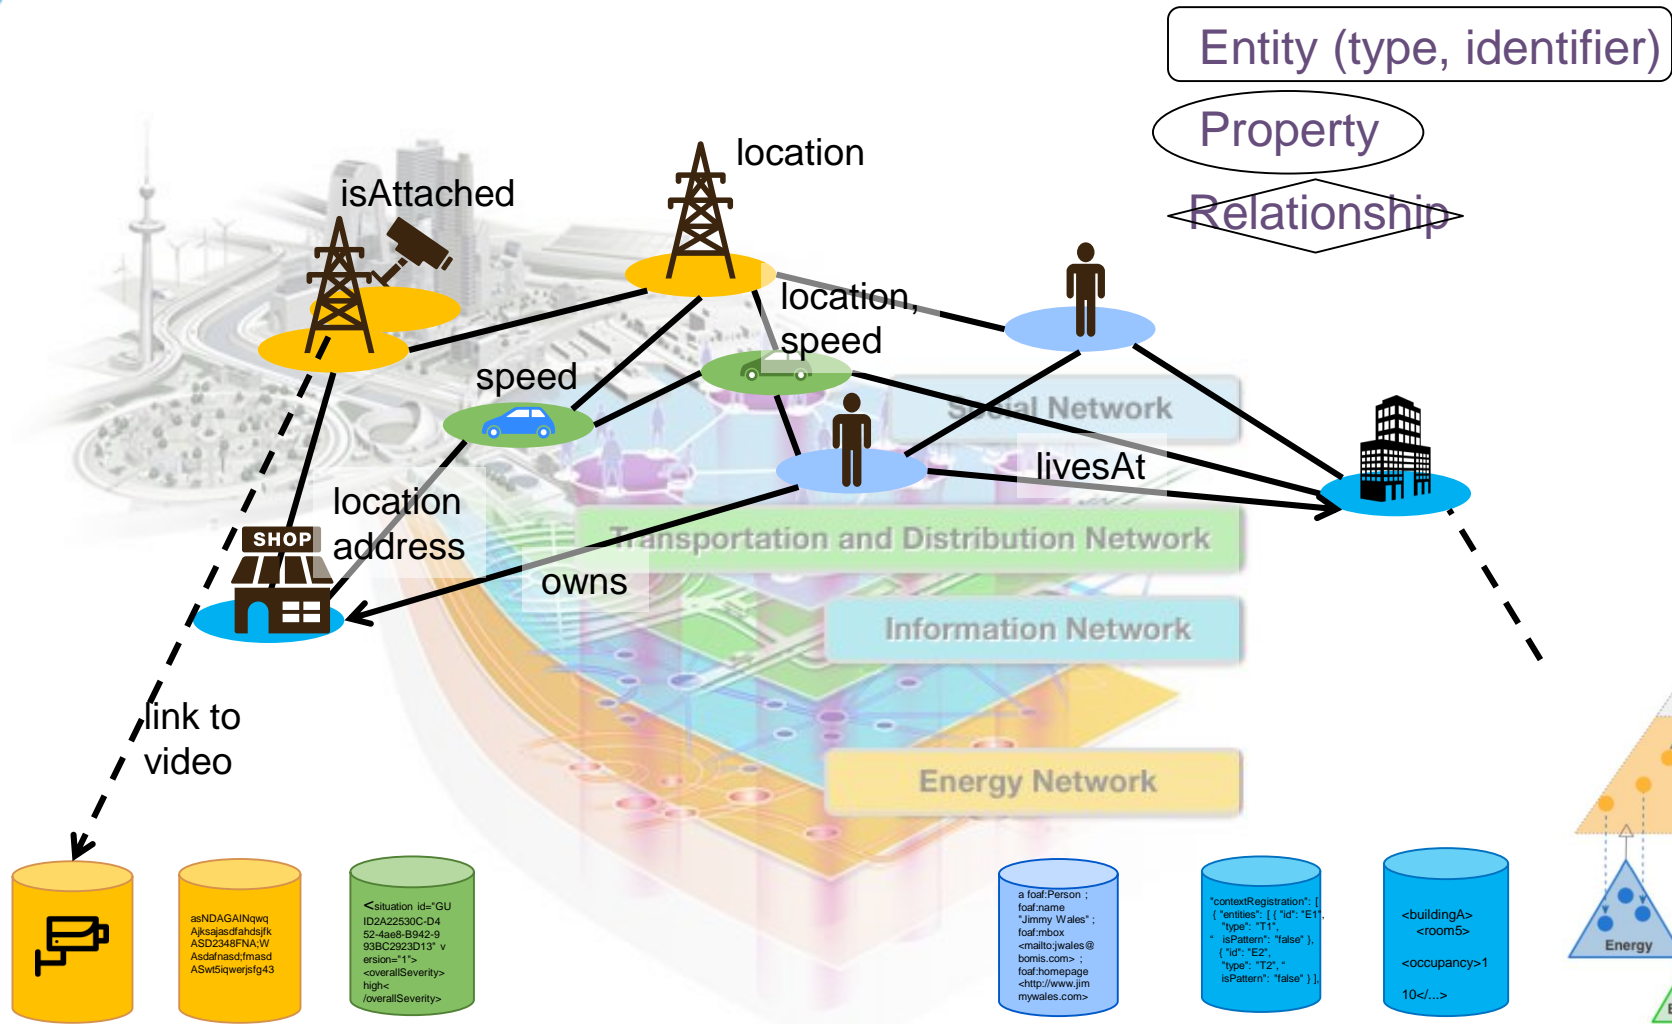

SYNCHRONICITY

Enabling IoT for Smart Cities: Open APIs and Common Data Models

Martin Bauer, NEC Laboratories Europe

This project has received funding from the European Union's Horizon 2020 research and innovation programme under grant agreement No732240

Co-funded by

Switzerland

South Korea

Mexico

Success of IoT depends on accessibility and reuse of information

- Current reality: information silos
→ Integrate information silos
- Current reality: heterogeneous information accessible through a plethora of APIs
→ Information on suitable abstraction level, accessible through single API
- Smart city: large scale heterogeneous deployments
→ Application needed to find relevant information
- Dynamically changing sources
→ Applications need to be independent of specific sources

NGSI-LD: Common Information (Meta) Model

POINT OF INTEREST
 Specific point locations that someone may find useful or interesting. For instance, weather stations, touristic landmarks, etc.

[READ MORE](#)

STREET LIGHTING
 Modeling street lights and all their controlling equipment towards energyefficient and effective urban illuminance.

[READ MORE](#)

SAREF Ontology

NGSI-LD: Information-centric API

NGSI-LD Features