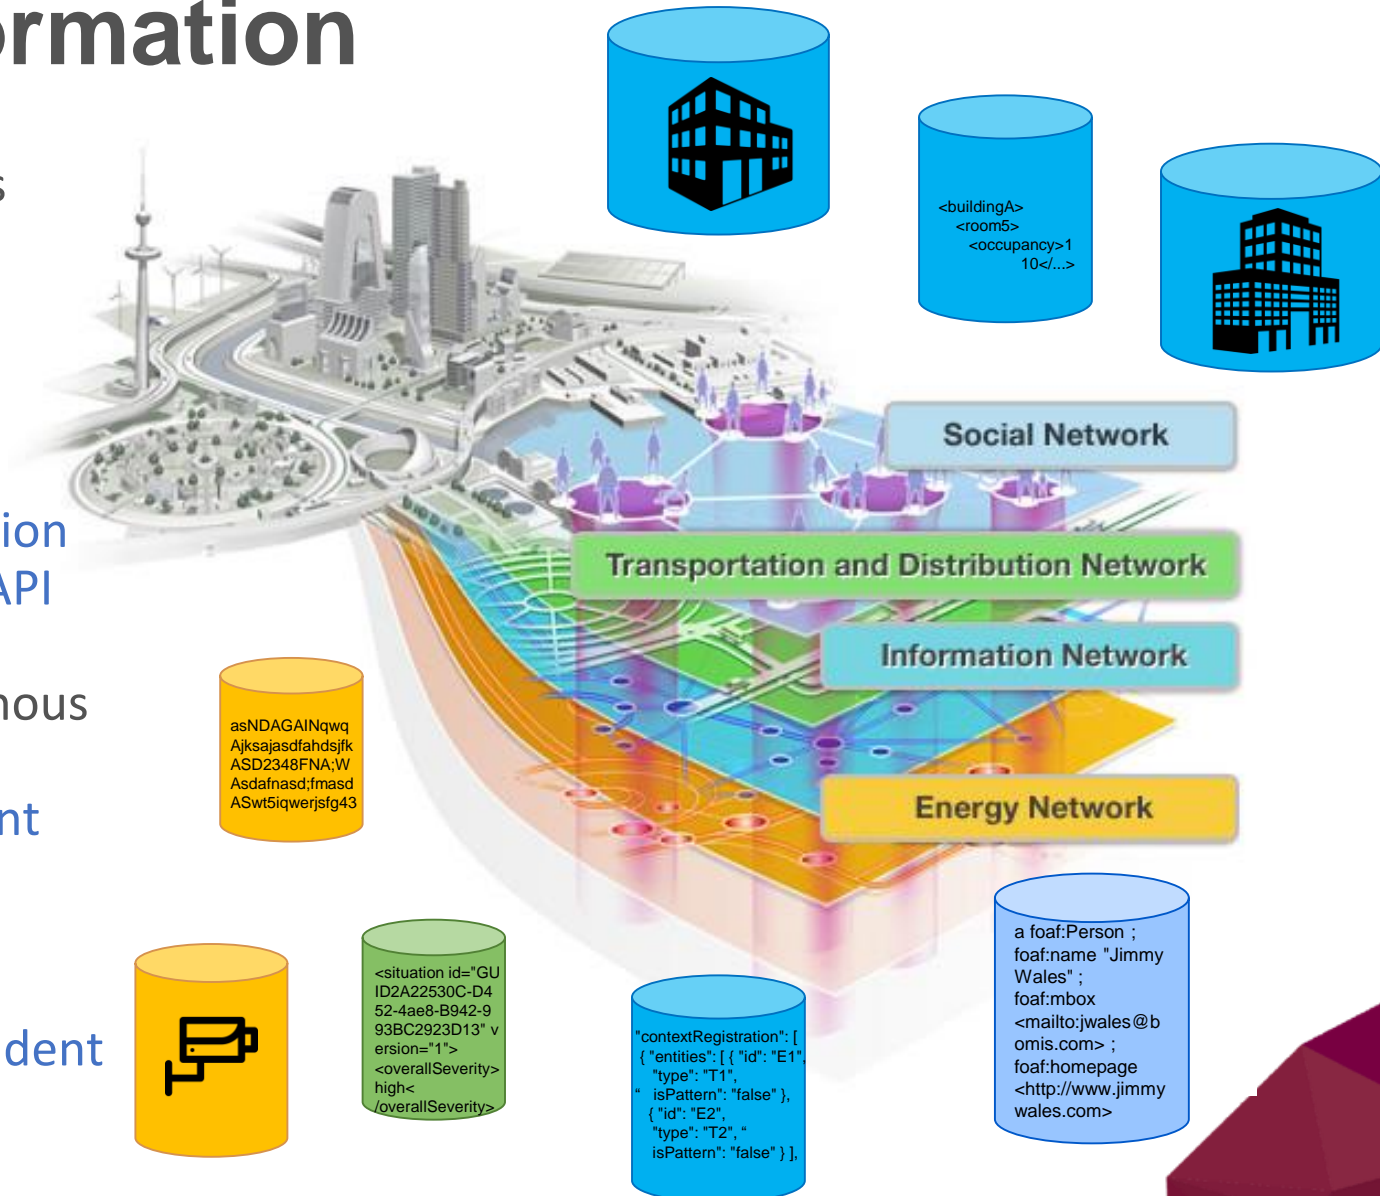

SYNCHRONICITY

Enabling IoT for Smart Cities: Open APIs and Common Data Models

Martin Bauer, NEC Laboratories Europe

This project has received funding from the European Union's Horizon 2020 research and innovation programme under grant agreement No732240

Co-funded by

Switzerland

South Korea

Mexico

Success of IoT depends on accessibility and reuse of information

- Current reality: information silos
→ Integrate information silos
- Current reality: heterogeneous information accessible through a plethora of APIs
→ Information on suitable abstraction level, accessible through single API
- Smart city: large scale heterogeneous deployments
→ Application needed to find relevant information
- Dynamically changing sources
→ Applications need to be independent of specific sources

NGSI-LD: Common Information (Meta) Model

POINT OF INTEREST
 Specific point locations that someone may find useful or interesting. For instance, weather stations, touristic landmarks, etc.

[READ MORE](#)

- Knowledge graph: Entities have Properties and Relationships
- Annotated Properties and Relationships
- Synchronous query and asynchronous subscription/notification interaction
- Filtering & paging
- Geographic scoping
- Temporal queries
- Support for centralized, distributed and federated architectures