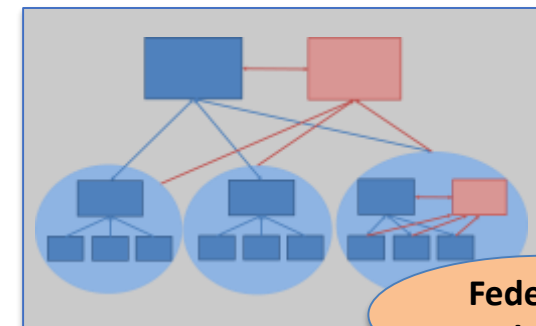

Federated Deployment