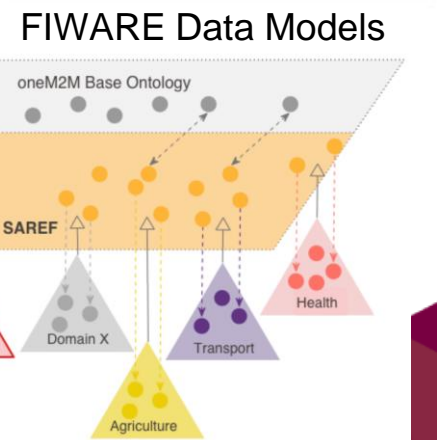

NGSI-LD: Common Information (Meta) Model

POINT OF INTEREST
 Specific point locations that someone may find useful or interesting. For instance, weather stations, touristic landmarks, etc.

[READ MORE](#)

STREET LIGHTING
 Modeling street lights and all their controlling equipment towards energyefficient and effective urban illuminance.

[READ MORE](#)

SAREF Ontology

NGSI-LD: Information-centric API

NGSI-LD Features