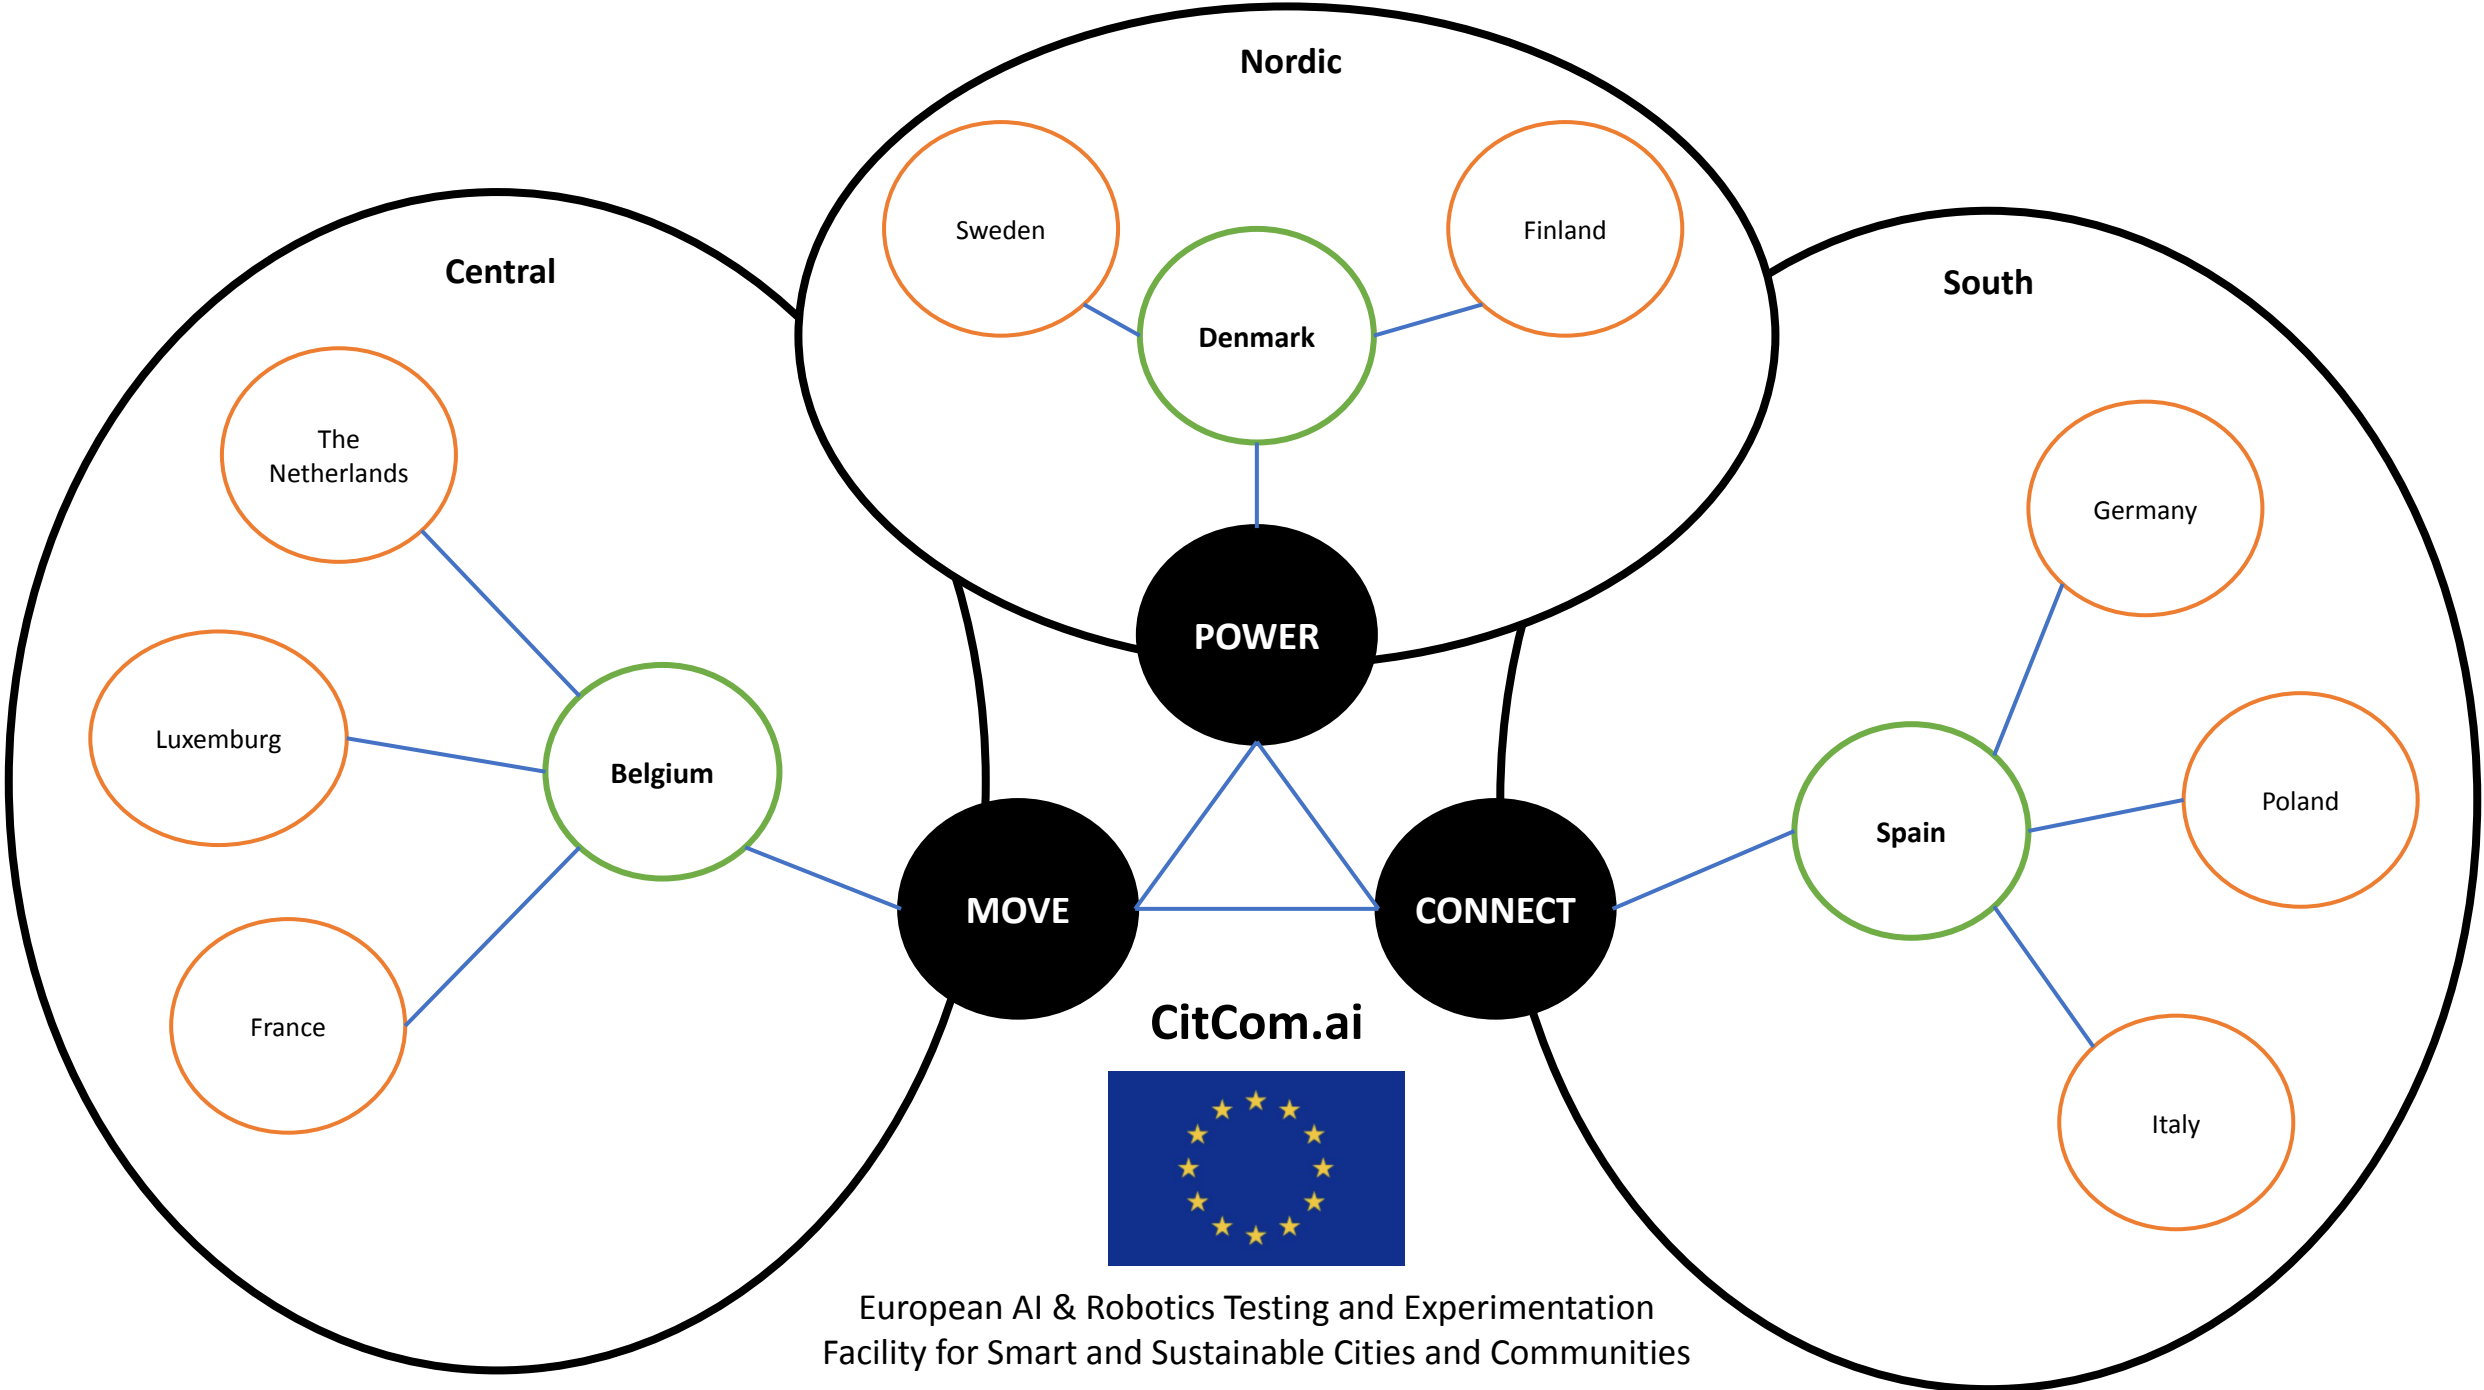

CitCom.ai – AI & Robotics TEF for Smart & Sustainable Cities & Communities

European AI & Robotics Testing and Experimentation Facility for Smart and Sustainable Cities and Communities

Open for Business